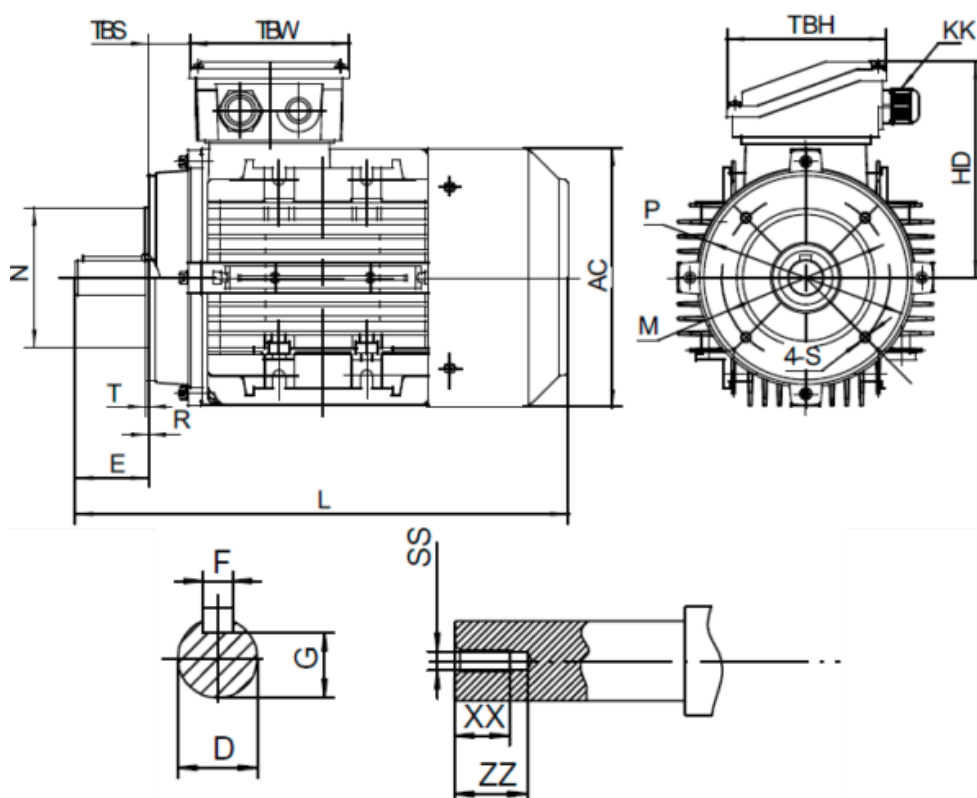

Data Sheet

Article number: 25180022061340

Description: Kleedrive T3A 112M-6 2.2kw 900 rpm UL/CSA
3x230/400V 50 HZ IP55 B14-F2 Eff=84,3%

Measures

| | | |
|-----------|----------|-----------|
| AA = 224 | L = 397 | TBH = 118 |
| AC = Ø220 | M = Ø165 | TBS = 33 |
| AD = 283 | N = Ø130 | TBW = 118 |
| D = Ø28 | P = Ø200 | XX = 22 |
| E = 60 | R = 0 | ZZ = 30 |
| F = 8 | S = 3.5 | |
| G = 24 | SS = M10 | |
| HD = 171 | T = M10 | |